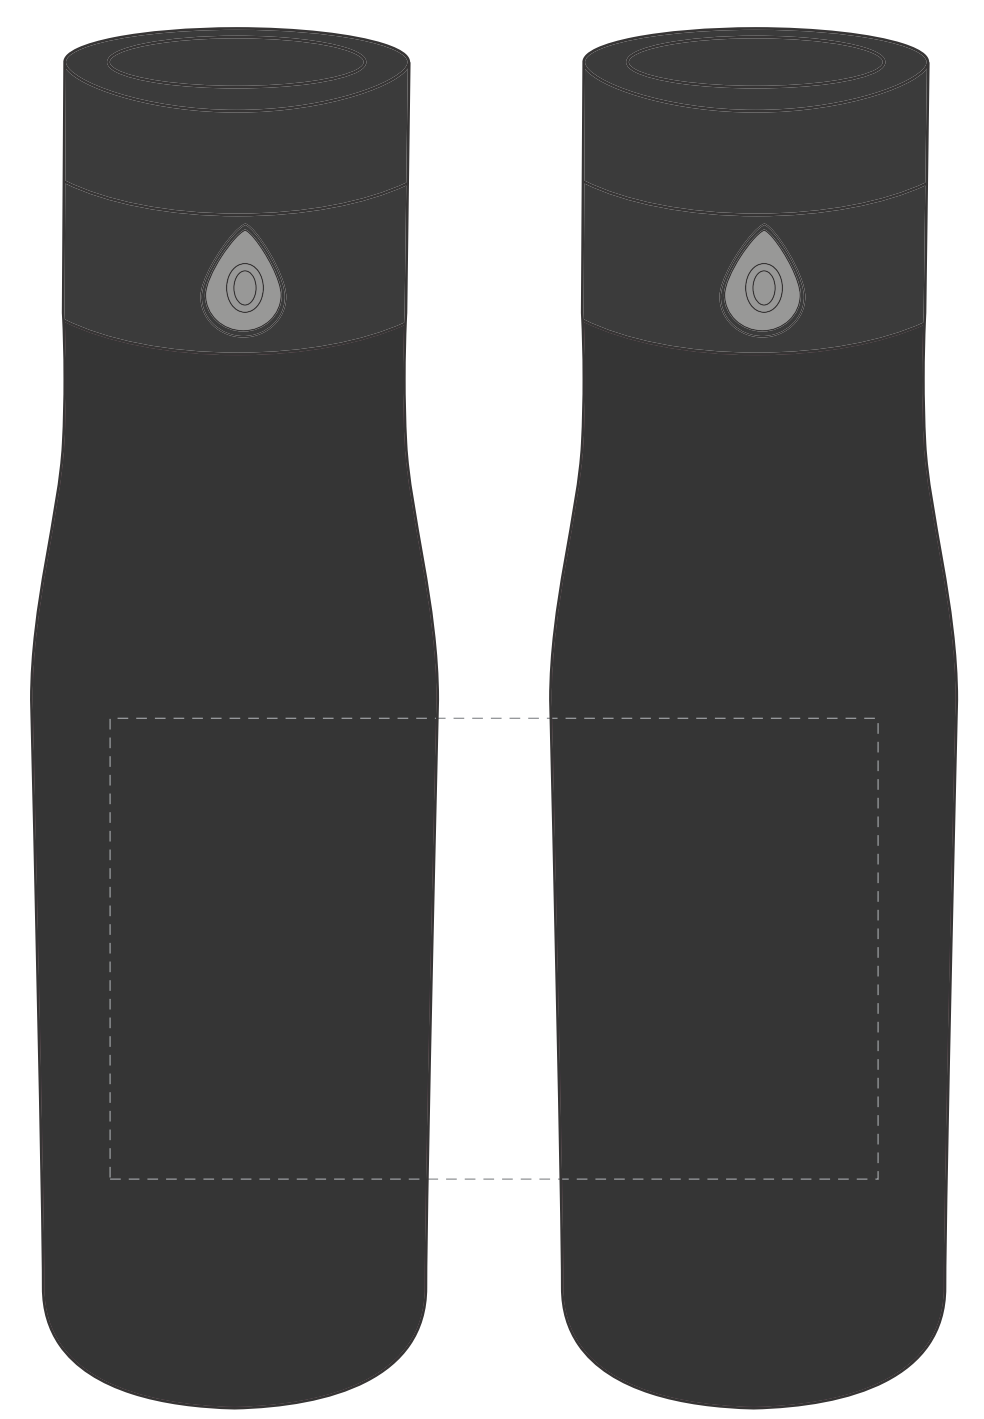

STANDARD SILK-SCREEN

F.P.O.

Dashed Line For Imprint Area Only, Will Not Print.

1"	Artist/Date:	Item #: 50146	Proofing:
0.5"	Order #:	Imprint Size: 3" W x 3" H	
0"	Ship Date:	Imprint Type: Silk-Screen	
	Imprint Color:		
	Item Color:		

COMPOSITE
NOT ACTUAL SIZE

WRAPAROUND

F.P.O.

Dashed Line For Imprint Area Only, Will Not Print.

1"	Artist/Date:	Item #: 50146	Proofing:
0.5"	Order #:	Wraparound	
0"	Ship Date:	Imprint Size: 5" W x 3" H	
	Imprint Color:	Imprint Type: Silk-Screen	
	Item Color:		

COMPOSITE
NOT ACTUAL SIZE

Optional Laser Engraved

F.P.O.

Dashed Line For Imprint Area Only, Will Not Print.

1"	Artist/Date:	Item #: 50146	Proofing:
0.5"	Order #:	Imprint Size: 1 1/2" W x 2" H	
0"	Ship Date:	Imprint Type: Optional Laser Engraved	
	Imprint Color:		
	Item Color:		

COMPOSITE
NOT ACTUAL SIZE

Optional Laser Engraved Oversized Vertical:

F.P.O.

Dashed Line For Imprint Area Only, Will Not Print.

1"	Artist/Date:	Item #: 50146	Proofing:
0.5"	Order #:	Oversized Vertical	
0"	Ship Date:	Imprint Size: 1 1/2" W x 3" H	
	Imprint Color:	Imprint Type: Optional Laser Engraved	
	Item Color:		