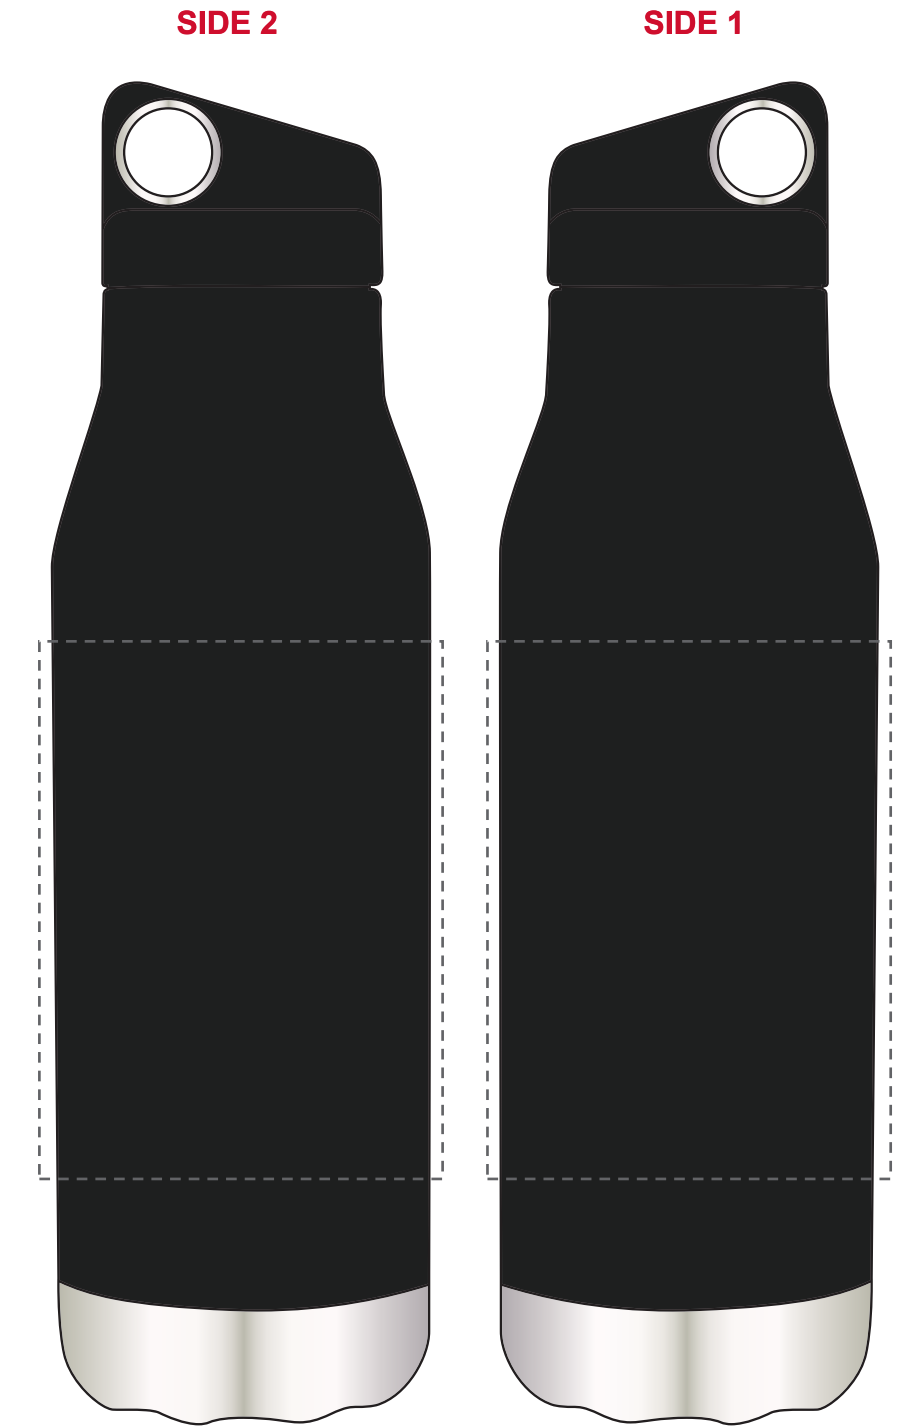

## 1-COLOR / 2-COLOR WRAPAROUND

F.P.O.

COMPOSITE  
NOT ACTUAL SIZE

Dashed Line For Imprint Area Only. Will Not Print.

1"	Artist/Date:	Item #: 50137	Proofing:
0.5"	Order #:	Wraparound	
	Ship Date:	Imprint Size: 5" W x 4" H	
	Imprint Color:	Imprint Type: Silk-Screen	
	Item Color:		

## OPTIONAL LASER ENGRAVED

F.P.O.

COMPOSITE  
NOT ACTUAL SIZE

Dashed Line For Imprint Area Only. Will Not Print.

1"	Artist/Date:	Item #: 50137	Proofing:
0.5"	Order #:	Imprint Size: 1.8" W x 3" H	
	Ship Date:	Imprint Type: Optional Laser Engraved	
	Imprint Color:		
	Item Color:		

## 2-SIDED / 2-COLOR

SIDE 2

SIDE 1

Dashed Line For Imprint Area Only. Will Not Print.

1"	Artist/Date:	Item #: 50137	Proofing:
0.5"	Order #:	Imprint Size: 3" W x 4" H	
	Ship Date:	Imprint Type: Silk-Screen	
	Imprint Color:		
	Item Color:		

## STANDARD SILK-SCREEN

SIDE 2

SIDE 1

COMPOSITE  
NOT ACTUAL SIZE