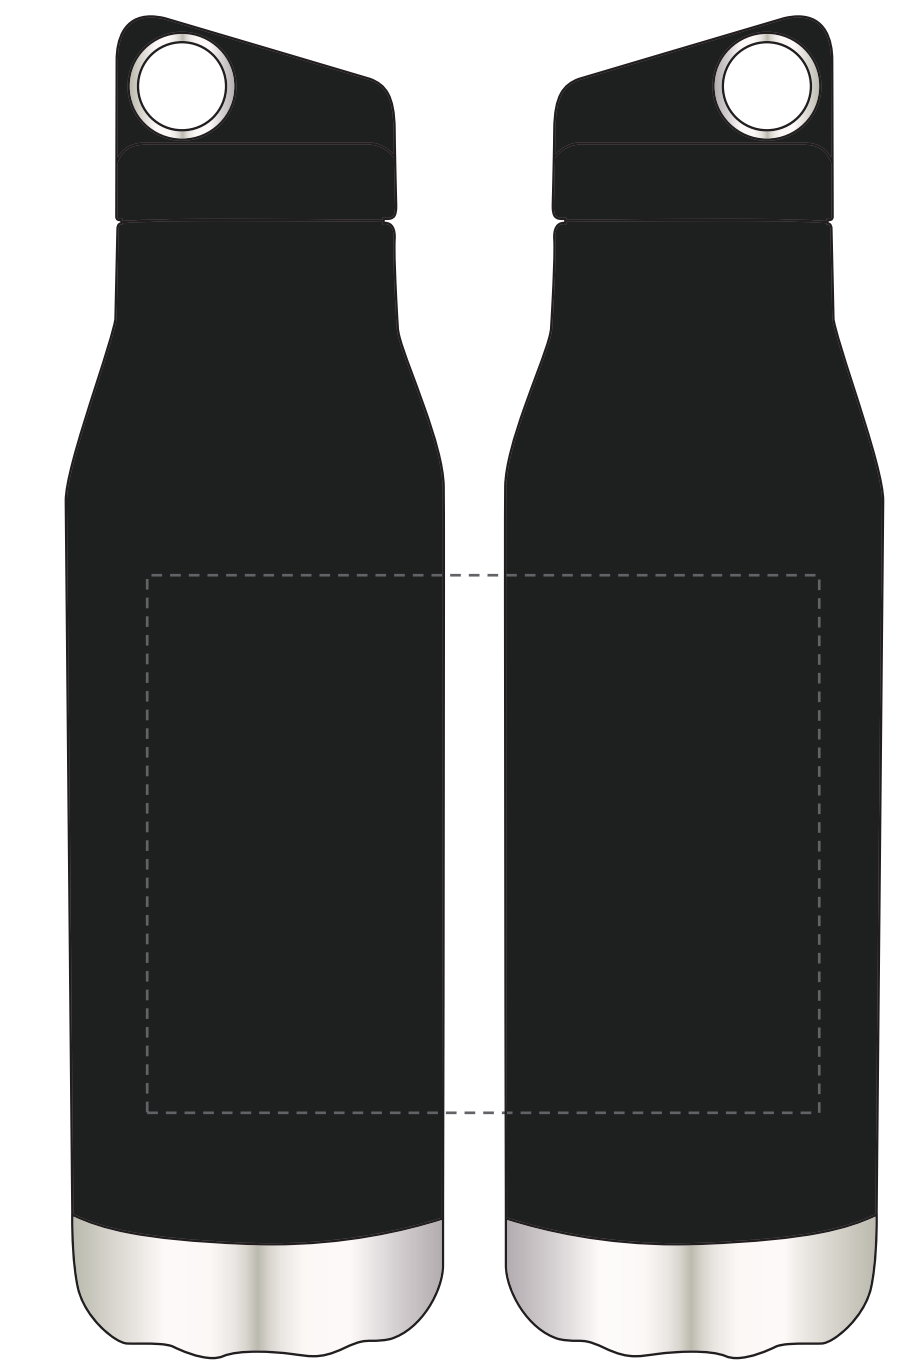

## STANDARD SILK-SCREEN

F.P.O.

COMPOSITE  
NOT ACTUAL SIZE

Dashed Line For Imprint Area Only. Will Not Print.

1"	Artist/Date:	Item #: 50137	Proofing:
0.5"	Order #:	Imprint Size: 3" W x 4" H	
	Ship Date:	Imprint Type: Silk-Screen	
	Imprint Color:		
	Item Color:		

## 1-COLOR / 2-COLOR WRAPAROUND

F.P.O.

COMPOSITE  
NOT ACTUAL SIZE

Dashed Line For Imprint Area Only. Will Not Print.

1"	Artist/Date:	Item #: 50137	Proofing:
0.5"	Order #:	Wraparound	
	Ship Date:	Imprint Size: 5" W x 4" H	
	Imprint Color:	Imprint Type: Silk-Screen	
	Item Color:		

## OPTIONAL LASER ENGRAVED

F.P.O.

COMPOSITE  
NOT ACTUAL SIZE

Dashed Line For Imprint Area Only. Will Not Print.

1"	Artist/Date:	Item #: 50137	Proofing:
0.5"	Order #:	Imprint Size: 1.8" W x 3" H	
	Ship Date:	Imprint Type: Optional Laser Engraved	
	Imprint Color:		
	Item Color:		

## 2-SIDED / 2-COLOR

SIDE 2

SIDE 1

Dashed Line For Imprint Area Only. Will Not Print.

1"	Artist/Date:	Item #: 50137	Proofing:
0.5"	Order #:	Imprint Size: 3" W x 4" H	
	Ship Date:	Imprint Type: Silk-Screen	
	Imprint Color:		
	Item Color:		