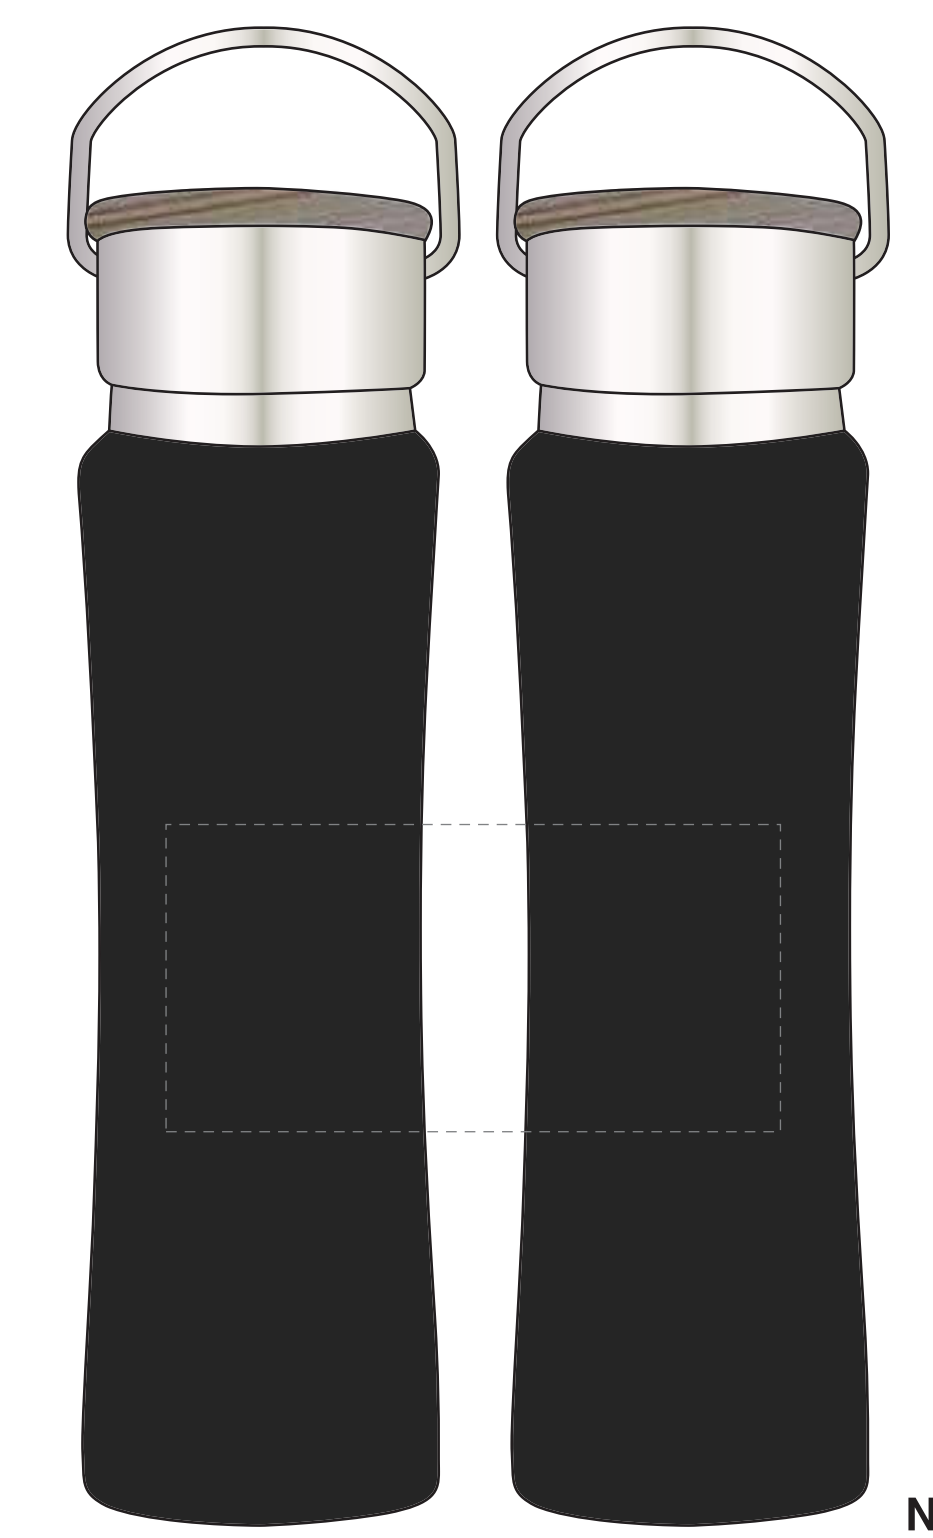

**STANDARD SILK-SCREEN**

F.P.O.

**Dashed Line For Imprint Area Only. Will Not Print.**

Artist/Date :	Item # : 50125	Proofing :
Order # :	Imprint Size : 2 1/2" W x 2 1/2" H	
Ship Date :	Imprint Type : Silk-Screen	
Imprint Color :		
Item Color :		

COMPOSITE NOT ACTUAL SIZE

**WRAPAROUND**

F.P.O.

**Dashed Line For Imprint Area Only. Will Not Print.**

Artist/Date :	Item # : 50125	Proofing :
Order # :	Wraparound	
Ship Date :	Imprint Size : 5" W x 2 1/2" H	
Imprint Color :	Imprint Type : Silk-Screen	
Item Color :		

COMPOSITE NOT ACTUAL SIZE

**OPTIONAL LASER ENGRAVED**

**Bottle**

**Lid**

F.P.O.

F.P.O.

**Dashed Line For Imprint Area Only. Will Not Print.**

Artist/Date :	Item # : 50125	Proofing :
Order # :	Bottle Imprint Size : 1 1/2" W x 1 1/2" H	
Ship Date :	Lid Imprint Size : 1 1/2" Diameter	
Imprint Color :	Imprint Type : Optional Laser Engraved	
Item Color :		

**Bottle**

COMPOSITE NOT ACTUAL SIZE

**Lid**

**OPTIONAL LASER ENGRAVED OVERSIZED VERTICAL: BOTTLE**

F.P.O.

**Dashed Line For Imprint Area Only. Will Not Print.**

Artist/Date :	Item # : 50125	Proofing :
Order # :	Oversized Vertical	
Ship Date :	Bottle Imprint Size : 1 1/2" W x 2 1/2" H	
Imprint Color :	Imprint Type : Optional Laser Engraved	
Item Color :		