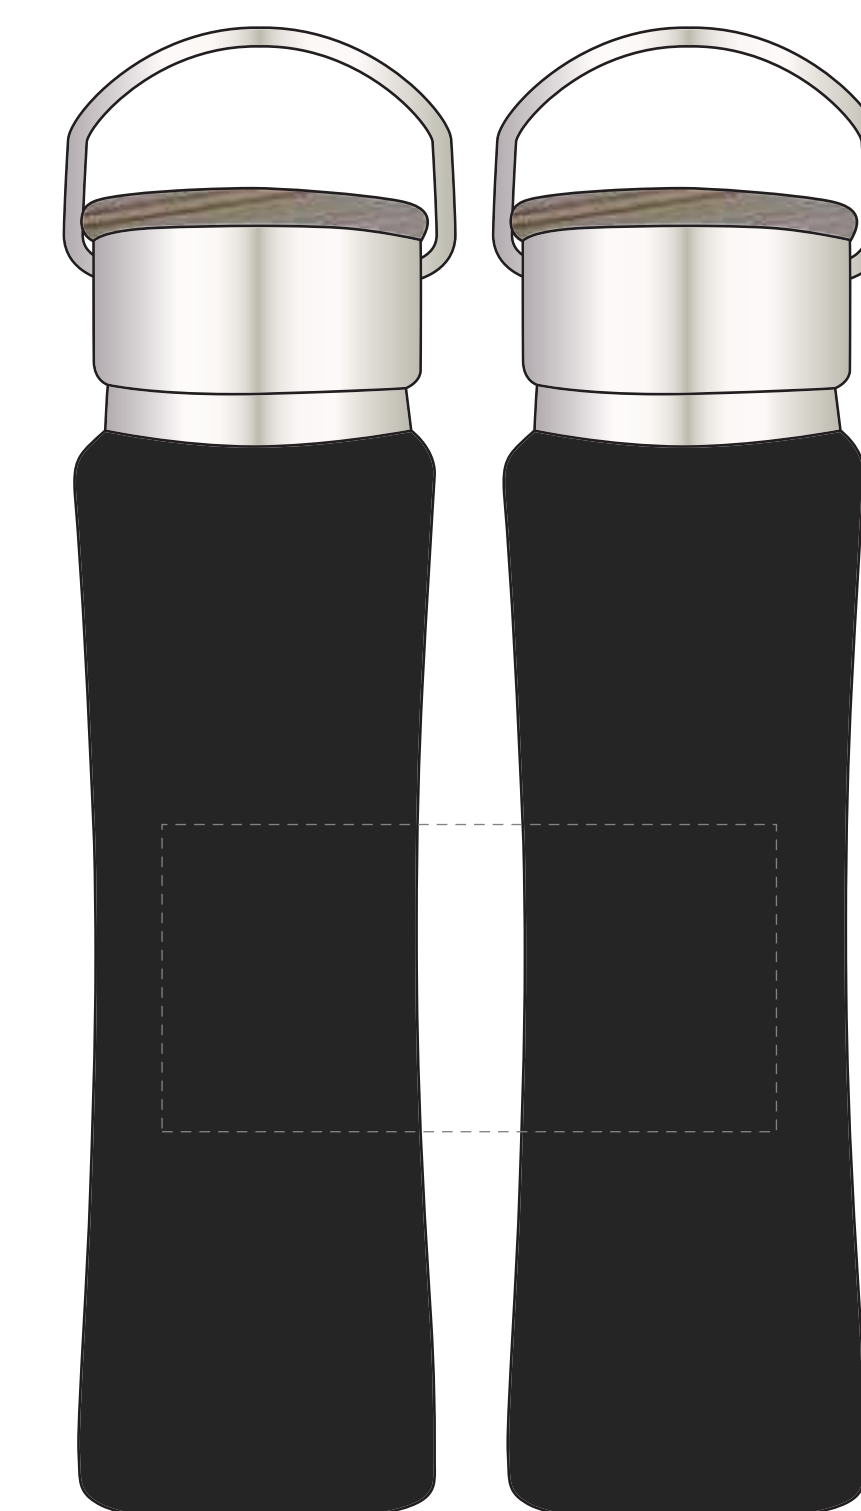

**STANDARD SILK-SCREEN**

F.P.O.

**Dashed Line For Imprint Area Only. Will Not Print.**

Artist/Date :	Item # : 50125	Proofing :
Order # :	Imprint Size : 2 1/2" W x 2 1/2" H	
Ship Date :	Imprint Type : Silk-Screen	
Imprint Color :		
Item Color :		

COMPOSITE NOT ACTUAL SIZE

**2 sided template**

**FPO**

**Dashed Line For Imprint Area Only. Will Not Print.**

Artist/Date :	Item # : 50125	Proofing :
Order # :	Imprint Size : 2 1/2" W x 2 1/2" H	
Ship Date :	Imprint Type : Silk-Screen	
Imprint Color :		
Item Color :		

**WRAPAROUND**

**FPO**

**Dashed Line For Imprint Area Only. Will Not Print.**

Artist/Date :	Item # : 50125	Proofing :
Order # :	Imprint Size : 2 1/2" W x 2 1/2" H	
Ship Date :	Imprint Type : Silk-Screen	
Imprint Color :		
Item Color :		

COMPOSITE NOT ACTUAL SIZE

COMPOSITE NOT ACTUAL SIZE

*Disclaimer: Wraps do not encircle the complete item. If a symmetrical position on front and back is desired, a second side imprint must be chosen.*