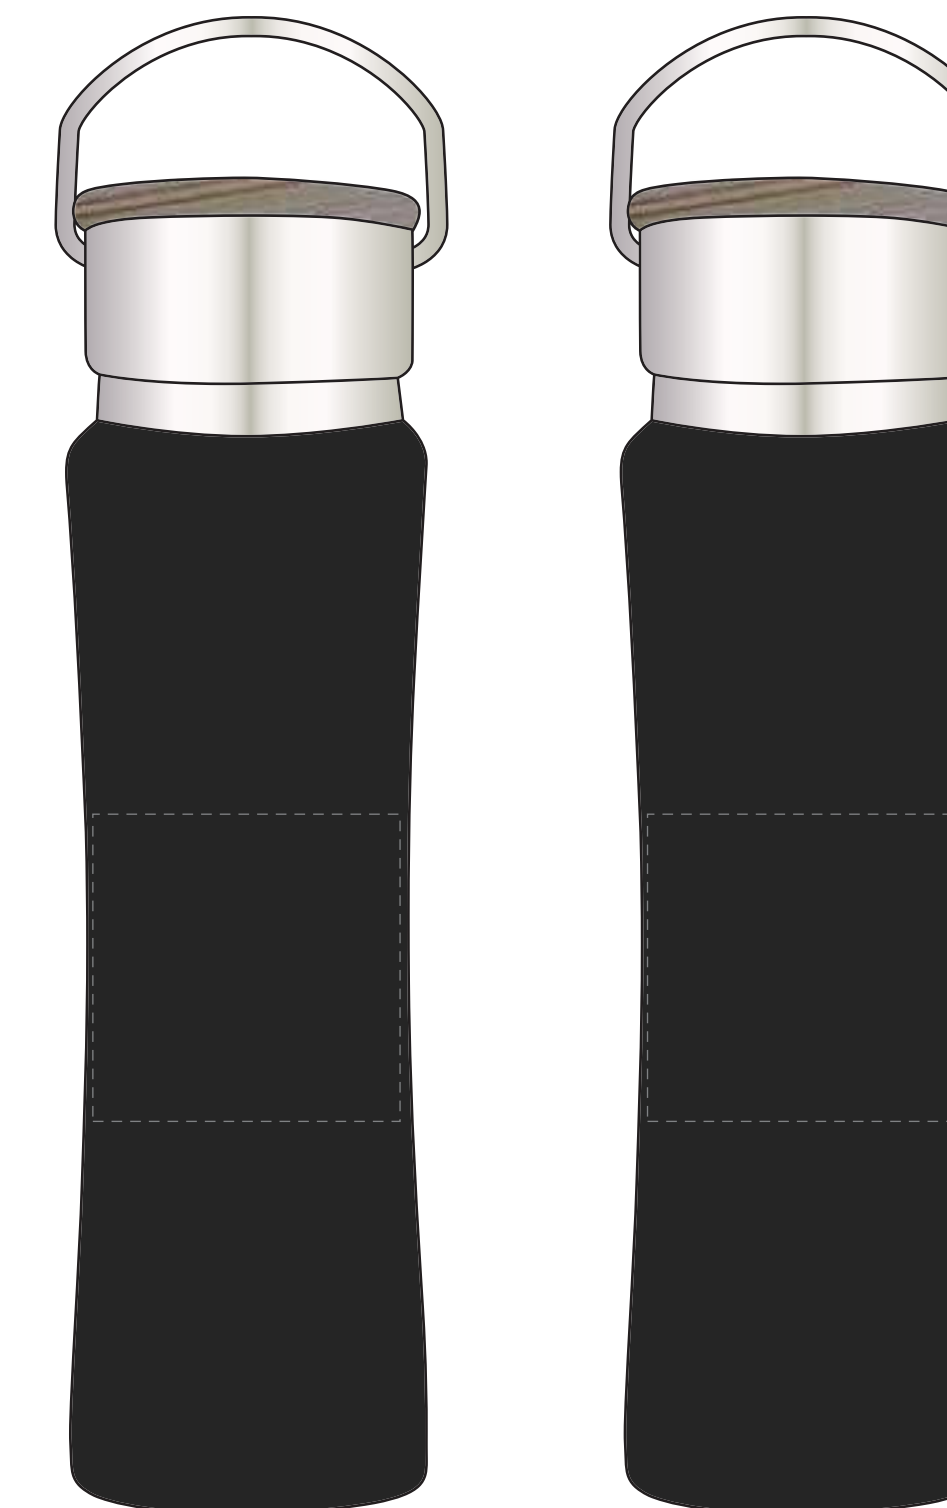

**STANDARD SILK-SCREEN**

F.P.O.

**Dashed Line For Imprint Area Only. Will Not Print.**

Artist/Date :	Item # : 50125	Proofing :
Order # :	Imprint Size : 2 1/2" W x 2 1/2" H	
Ship Date :	Imprint Type : Silk-Screen	
Imprint Color :		
Item Color :		

**Bottle**

COMPOSITE NOT ACTUAL SIZE

**Lid**

**OPTIONAL LASER ENGRAVED OVERSIZED VERTICAL: BOTTLE**

F.P.O.

**Dashed Line For Imprint Area Only. Will Not Print.**

Artist/Date :	Item # : 50125	Proofing :
Order # :	Oversized Vertical	
Ship Date :	Bottle Imprint Size : 1 1/2" W x 2 1/2" H	
Imprint Color :	Imprint Type : Optional Laser Engraved	
Item Color :		

COMPOSITE NOT ACTUAL SIZE

**2 sided template**

**FPO**

**Dashed Line For Imprint Area Only. Will Not Print.**

Artist/Date :	Item # : 50125	Proofing :
Order # :	Imprint Size : 2 1/2" W x 2 1/2" H	
Ship Date :	Imprint Type : Silk-Screen	
Imprint Color :		
Item Color :		

**WRAPAROUND**

**FPO**

**Dashed Line For Imprint Area Only. Will Not Print.**

Artist/Date :	Item # : 50125	Proofing :
Order # :	Imprint Size : 2 1/2" W x 2 1/2" H	
Ship Date :	Imprint Type : Silk-Screen	
Imprint Color :		
Item Color :		