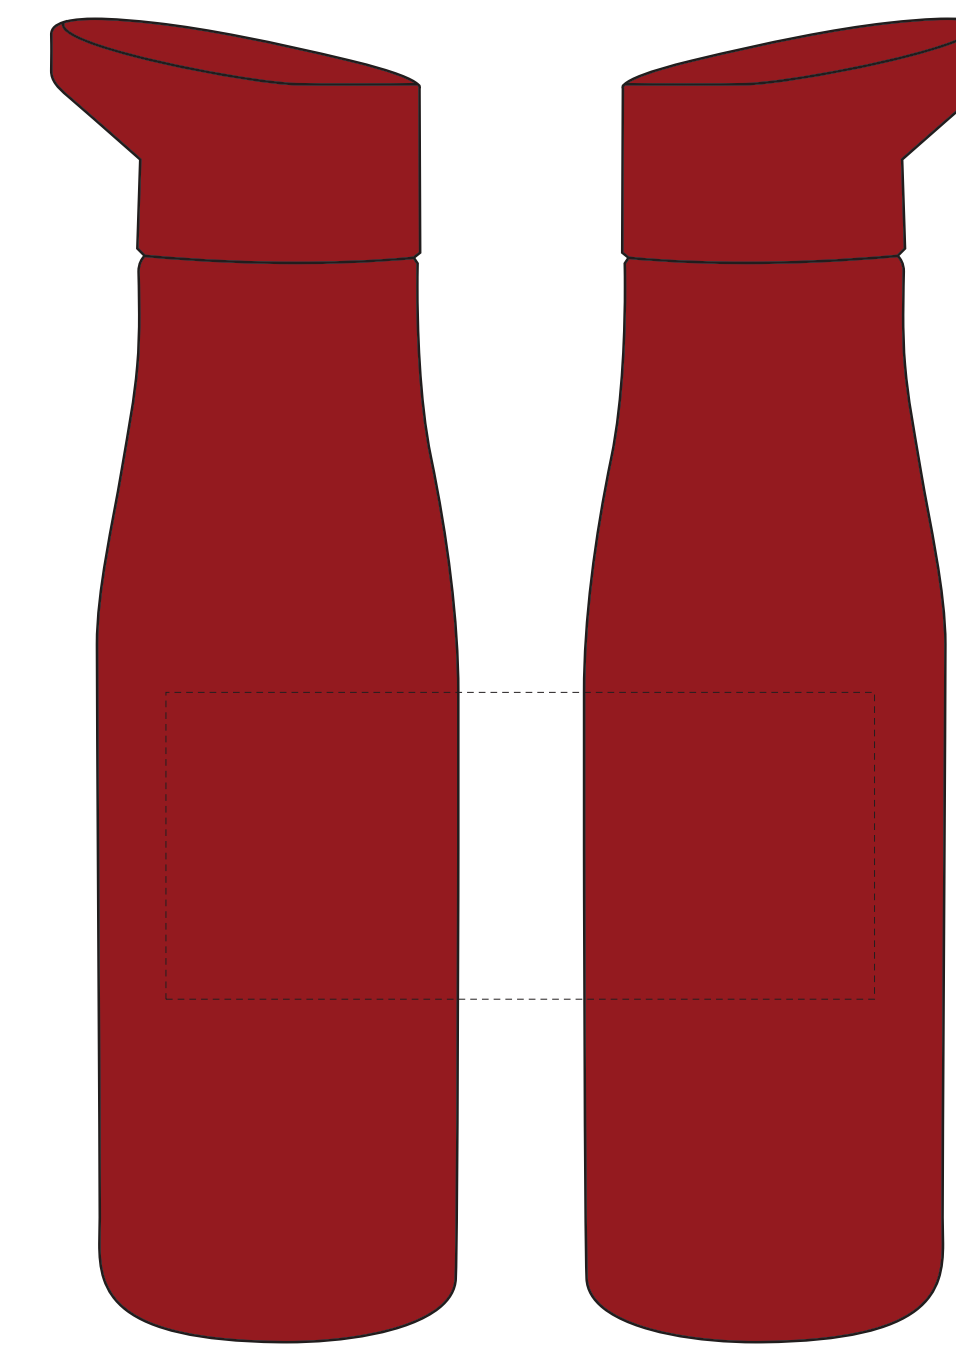

Standard Silk-Screen Colors or 4-Color Process

F.P.O

2 sided template

Dashed Line For Imprint Area Only. Will Not Print.

Artist/Date:	Item #: 50117	Proofing:
Order #:	Imprint Size : 2" W x 3" H	
Ship Date:	Wraparound: 5" W x 3" H	
Imprint Color:	Imprint Type : Standard Silk-Screen	
Item Color:	4-Color Process	

F.P.O.

Wraparound

F.P.O

Laser Engraved

F.P.O

Dashed Line For Imprint Area Only. Will Not Print.

Artist/Date:	Item #: 50117	Proofing:
Order #:	Imprint Size : 2" W x 3" H	
Ship Date:	Wraparound: 5" W x 3" H	
Imprint Color:	Imprint Type : Standard Silk-Screen	
Item Color:	4-Color Process	

Dashed Line For Imprint Area Only. Will Not Print.

Artist/Date:	Item #: 50117	Proofing:
Order #:	Imprint Size : 1 1/2" W x 3" H	
Ship Date:	Optional Laser Engraved	
Imprint Color:		
Item Color:		

Wraparound

F.P.O.

Dashed Line For Imprint Area Only. Will Not Print.

Artist/Date:	Item #: 50117	Proofing:
Order #:	Imprint Size : 2" W x 3" H	
Ship Date:	Wraparound: 5" W x 3" H	
Imprint Color:	Imprint Type : Standard Silk-Screen	
Item Color:	4-Color Process	