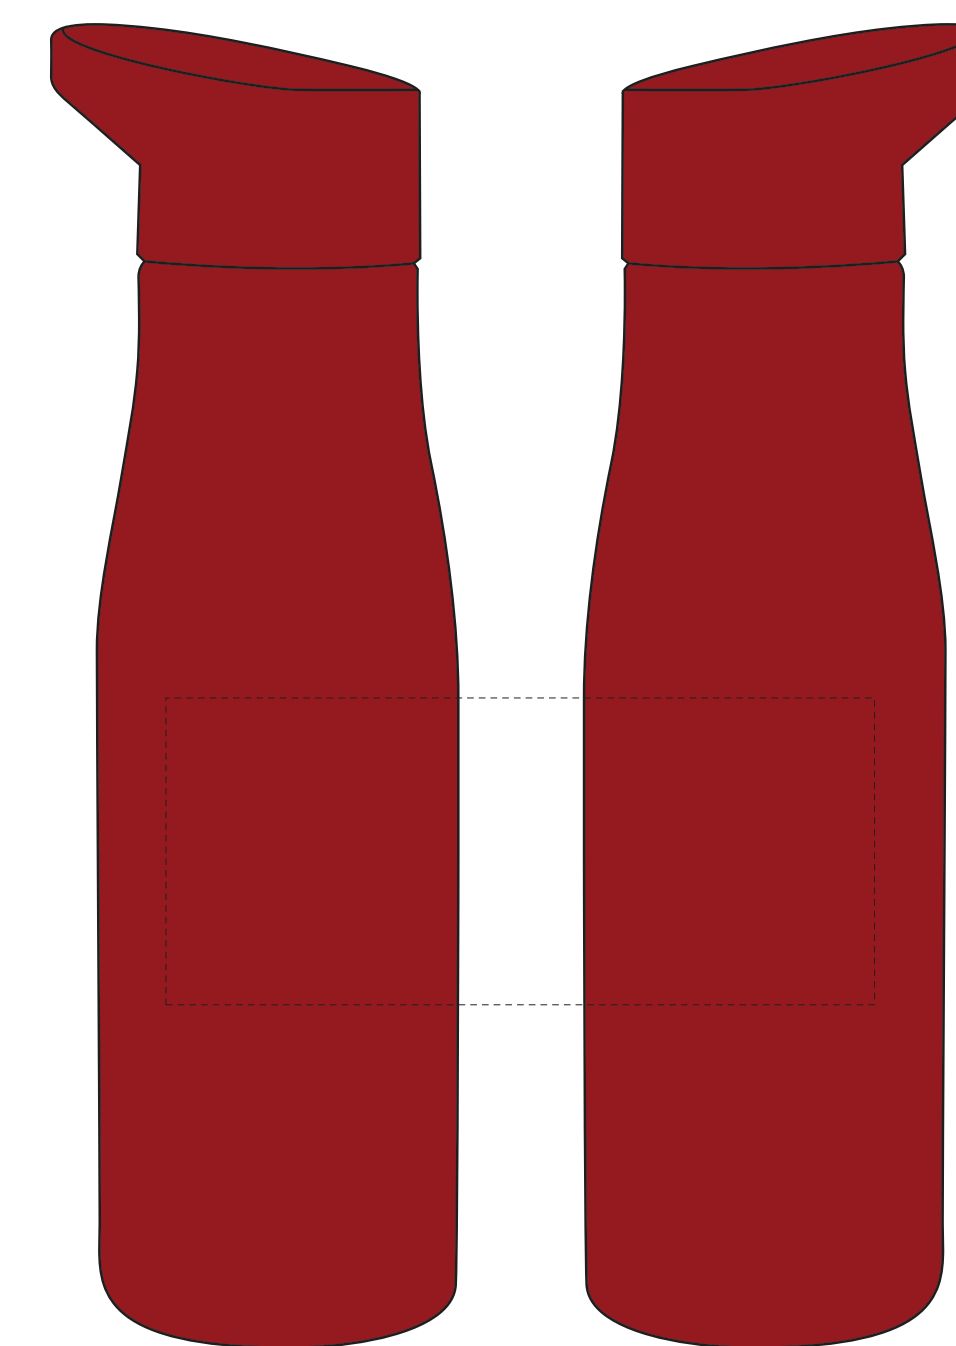

Standard Silk-Screen Colors or 4-Color Process

F.P.O

2 sided template

Dashed Line For Imprint Area Only. Will Not Print.

Artist/Date:	Item #: 50117	Proofing:
Order #:	Imprint Size : 2" W x 3" H	
Ship Date:	Wraparound: 5" W x 3" H	
Imprint Color:	Imprint Type : Standard Silk-Screen	
Item Color:	4-Color Process	

F.P.O.

Wraparound

F.P.O

Laser Engraved

F.P.O

Dashed Line For Imprint Area Only. Will Not Print.

Artist/Date:	Item #: 50117	Proofing:
Order #:	Imprint Size : 2" W x 3" H	
Ship Date:	Wraparound: 5" W x 3" H	
Imprint Color:	Imprint Type : Standard Silk-Screen	
Item Color:	4-Color Process	

Dashed Line For Imprint Area Only. Will Not Print.

Artist/Date:	Item #: 50117	Proofing:
Order #:	Imprint Size : 1 1/2" W x 3" H	
Ship Date:	Optional Laser Engraved	
Imprint Color:		
Item Color:		

Wraparound

F.P.O.

Dashed Line For Imprint Area Only. Will Not Print.

Artist/Date:	Item #: 50117	Proofing:
Order #:	Imprint Size : 2" W x 3" H	
Ship Date:	Wraparound: 5" W x 3" H	
Imprint Color:	Imprint Type : Standard Silk-Screen	
Item Color:	4-Color Process	