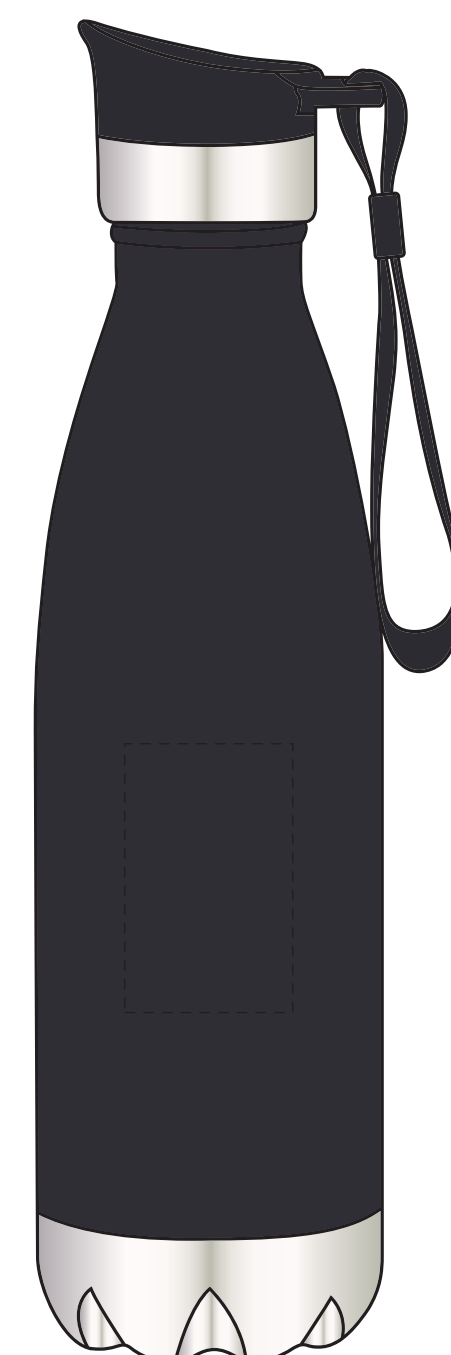

STANDARD SILK-SCREEN

F.P.O.

COMPOSITE
NOT ACTUAL SIZE

Dashed Line For Imprint Area Only. Will Not Print.

Artist/Date:	Item #: 50028	Proofing:
Order #:	Imprint Size: 2 1/2" W x 2 1/2" H	
Ship Date:	Imprint Type: Standard Silk-Screen	
Imprint Color:		
Item Color:		

Dashed Line For Imprint Area Only. Will Not Print.

Artist/Date:	Item #: 50028	Proofing:
Order #:	Wraparound	
Ship Date:	Imprint Size: 5" W x 2 1/2" H	
Imprint Color:	Imprint Type: Standard Silk-Screen	
Item Color:		

STANDARD SILK-SCREEN OVERSIZED VERTICAL

F.P.O.

COMPOSITE
NOT ACTUAL SIZE

Dashed Line For Imprint Area Only. Will Not Print.

Artist/Date:	Item #: 50028	Proofing:
Order #:	Oversized Vertical	
Ship Date:	Imprint Size: 2" W x 4 1/2" H	
Imprint Color:	Imprint Type: Standard Silk-Screen	
Item Color:		

OPTIONAL LASER ENGRAVED

F.P.O.

COMPOSITE
NOT ACTUAL SIZE

Dashed Line For Imprint Area Only. Will Not Print.

Artist/Date:	Item #: 50028	Proofing:
Order #:	Optional Laser Engraved	
Ship Date:	Imprint Size: 1 1/2" W x 2" H	
Imprint Color:	Imprint Type: Optional Laser Engraved	
Item Color:		