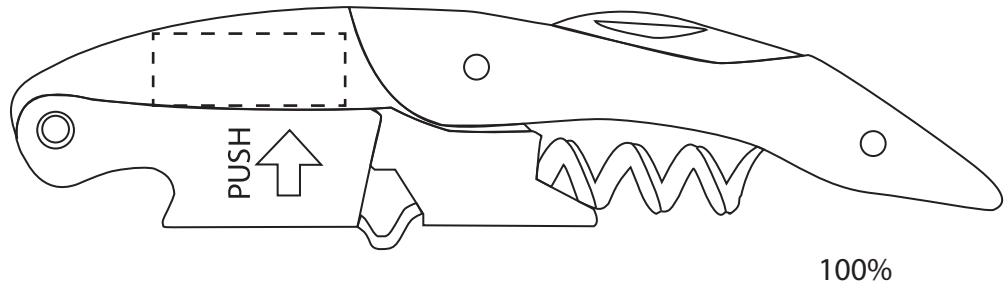

SO#
PO#
Item:
Item Color:
Imprint Color:

Artwork Size
Width:
Height:

Disclaimer:
This proof is primarily used to display imprint size and location only.
Color proofs are not a guaranteed representation of actual imprint color and product.
PMS matching not available on full color / four color process artwork.
PMS colors shown may vary based on computer monitor used.
If PMS color is not noted on order, standard ink color will be used from Standard Ink Color Chart.
Chart link: <http://www.stopngoline.com/pdf-product/stdimprintcolors.pdf>
PMS Color Match cannot be guaranteed to match, only as close as possible, particularly on dark color items or stainless steel.