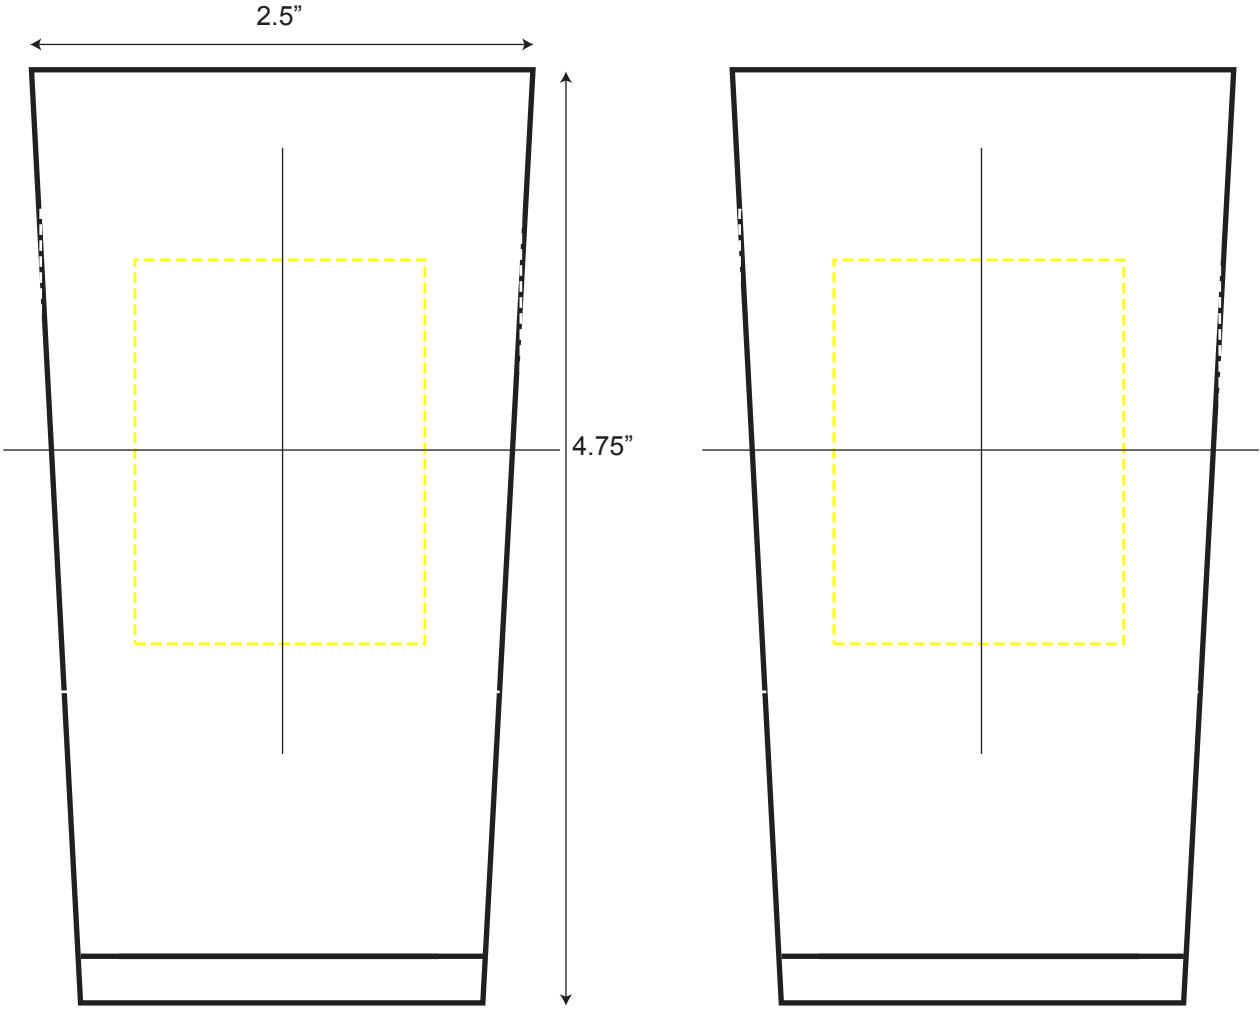

10oz Cup
C10

Full Color Imprint: 1.5"w x 2"h

Side 2

Side 1