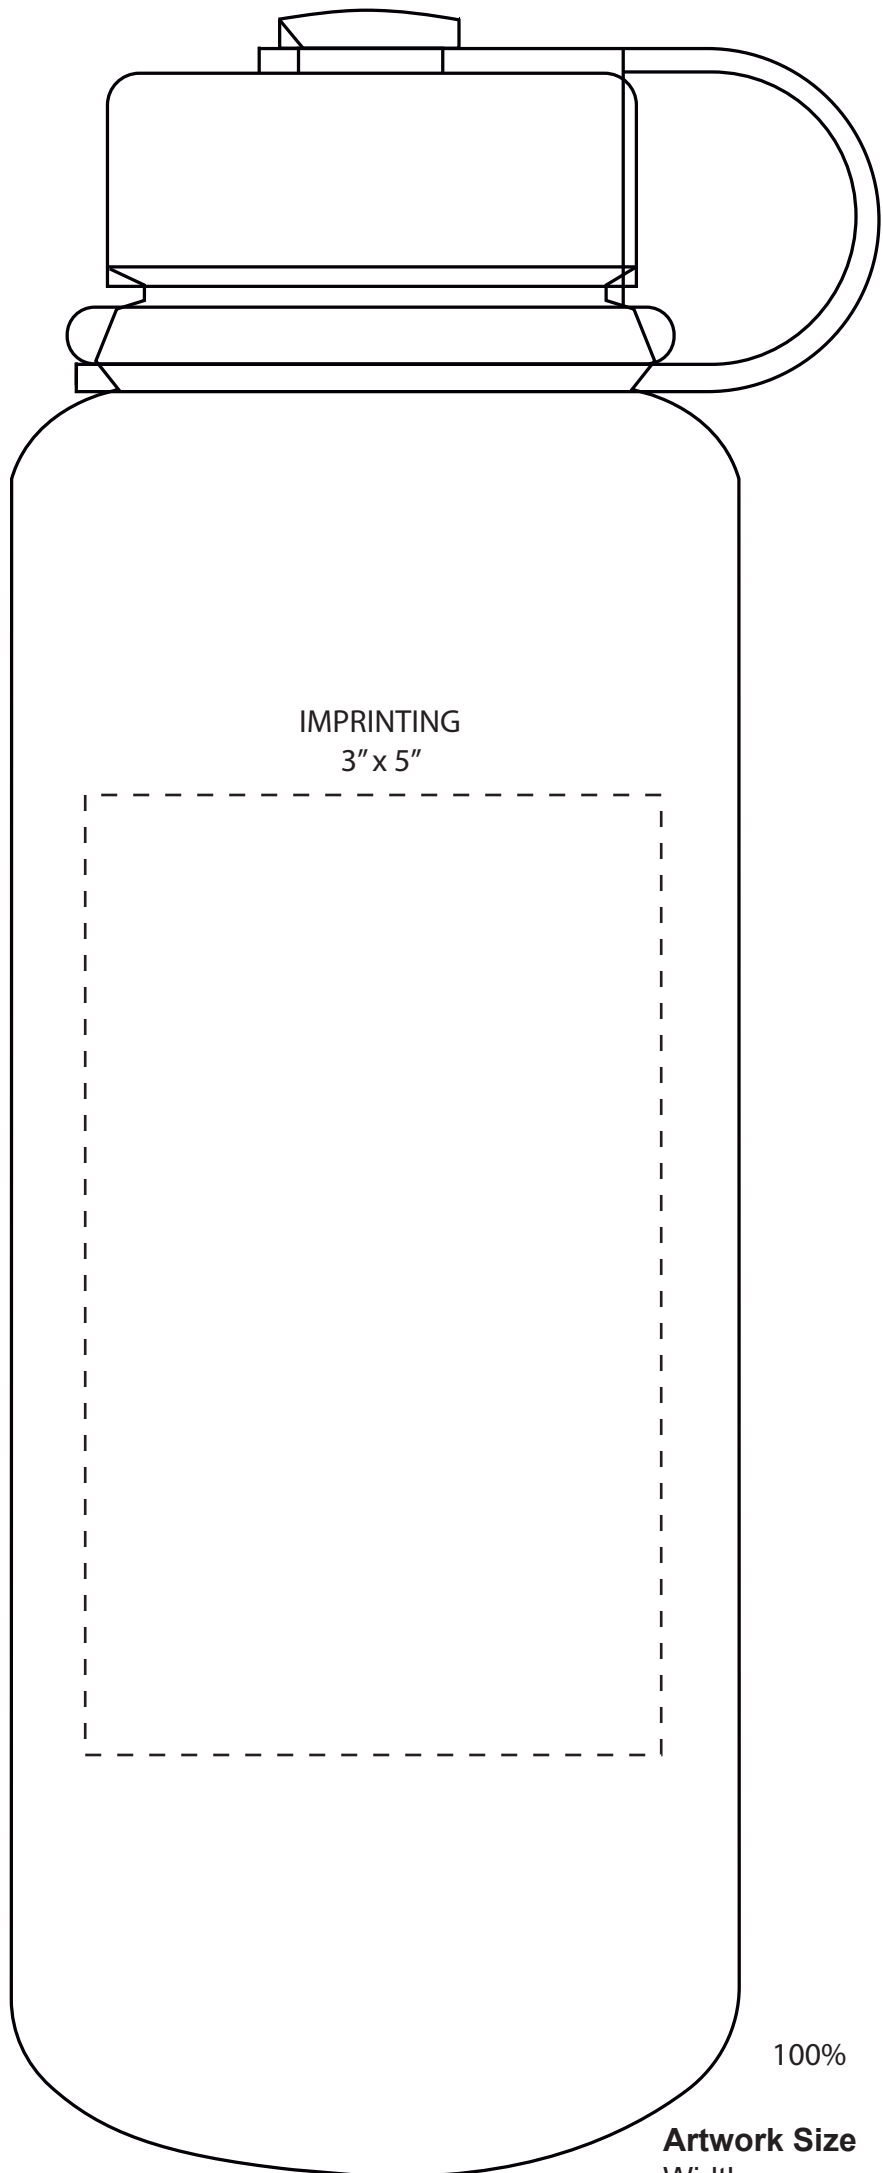

SO#  
PO#  
Item: WB4000  
Item Color:  
Decoration / Imprint Color:

ENGRAVING  
3" x 4"

4CP VERSAPRINT DIGITAL UV  
3" x 4"

100%

Disclaimer:  
This proof is primarily used to display imprint size and location only.  
Color proofs are not a guaranteed representation of actual imprint color and product.  
PMS matching not available on full color / four color process artwork.  
PMS colors shown may vary based on computer monitor used.  
If PMS color is not noted on order, standard ink color will be used from Standard Ink Color Chart.  
Chart link: <http://www.stopngoline.com/pdf-product/stdimprintcolors.pdf>  
PMS Color Match cannot be guaranteed to match, only as close as possible, particularly on dark color items or stainless steel.

**Artwork Size**  
Width:  
Height: