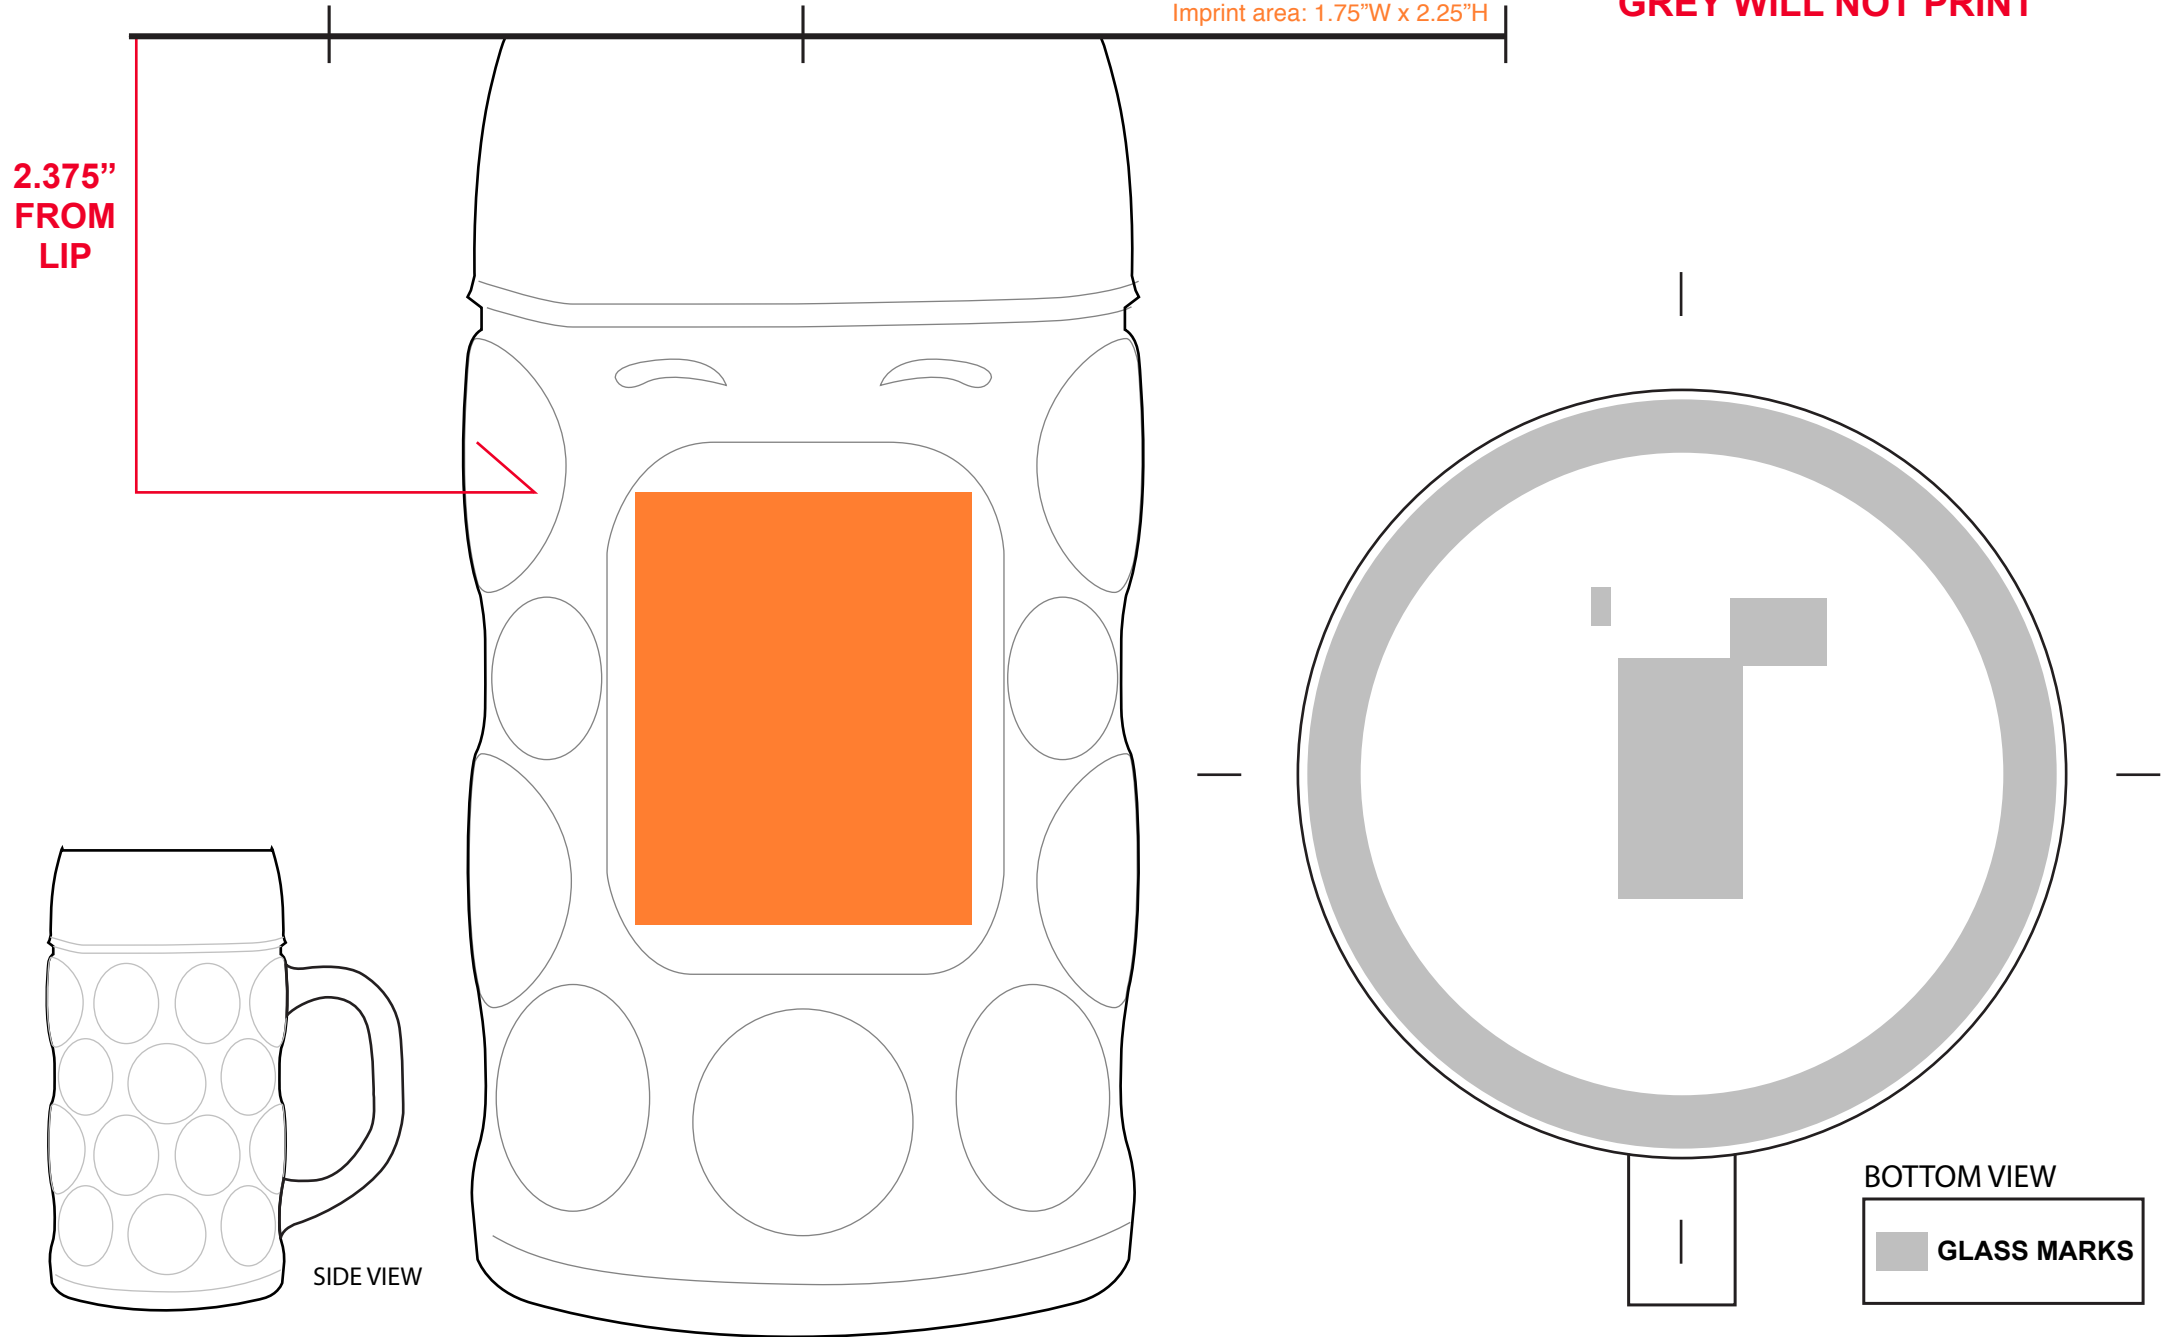

- Please read this proof for errors carefully. We will print directly from this layout.
- Check spelling, art placement and color assignments before approval.
- Errors found after your approval are most likely unable to be corrected, so please inspect carefully

CLIENT NAME

ITEM#: 12029521 PO: TBD DATE: 00-00-20
 IMPRINT LOCATION: 0 SIDE IMPRINT COLOR: 0 COLOR

*****1 COLOR IMPRINT ONLY***
 1 SIDED IMPRINT ONLY
 GREY WILL NOT PRINT**

**Note: The colors in this layout shown on your computer screen or print out may not represent the actual Pantone Color Numbers. We are unable to Guarantee 100% Color Match.*

DISCLAIMER: The colors in this layout shown on your computer screen or print out may not represent the actual Pantone Color Numbers. We are unable to Guarantee 100% Color Match. We take great pride in the quality of our production however. Due to the shape of glass and ceramic vessels and the inherent nature of production artwork is subject to fill in and misregistration of up to 1/8" is within industry standard.